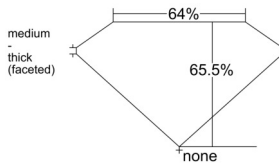

GIA®

FACSIMILE

GIA REPORT 6541456376

Verify this report at GIA.edu

GIA NATURAL DIAMOND DOSSIER®

January 16, 2026
GIA Report Number **6541456376**
Shape and Cutting Style ..... **Cushion Brilliant**
Measurements ..... **6.03 x 5.02 x 3.29 mm**

GRADING RESULTS

Carat Weight ..... **0.71 carat**
Color Grade ..... **I**
Clarity Grade **VS1**

ADDITIONAL GRADING INFORMATION

Polish ..... **Excellent**
Symmetry ..... **Excellent**
Fluorescence ..... **None**
Clarity Characteristics ..... **Feather**
Inscription(s): **GIA 6541456376**

PROPORTIONS

Profile not to actual proportions

GRADING SCALES

GIA COLOR SCALE		GIA CLARITY SCALE			
COLORLESS	D	VERY VERY SLIGHTLY INCLUDED	FLAWLESS		
	E		INTERNALLY FLAWLESS		
	F	VERY SLIGHTLY INCLUDED	VVS₁		
	G		VVS₂		
	H		VS₁		
	NEAR COLORLESS	I	SLIGHTLY INCLUDED	VS₂	
		J		SI₁	
		FAINT	K	INCLUDED	SI₂
			L		I₁
			M		I₂
VERTICALLY COLORLESS	N	INCLUDED	I₃		
	O				
	P				
	Q				
	R				
LIGHT	S				
	T				
	U				
	V				
	W				
X					
Y					
Z