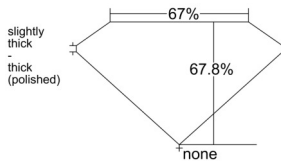

GIA®

FACSIMILE

GIA REPORT 6541478907

Verify this report at GIA.edu

GIA NATURAL DIAMOND DOSSIER®

January 20, 2026
GIA Report Number **6541478907**
Shape and Cutting Style ..... **Cut-Cornered Rectangular Modified Brilliant**
Measurements ..... **5.07 x 3.99 x 2.71 mm**

GRADING RESULTS

Carat Weight ..... **0.50 carat**
Color Grade ..... **D**
Clarity Grade **VS2**

ADDITIONAL GRADING INFORMATION

Polish ..... **Excellent**
Symmetry ..... **Excellent**
Fluorescence ..... **None**
Clarity Characteristics ..... **Feather, Crystal, Cloud**
Inscription(s): **GIA 6541478907**

PROPORTIONS

Profile not to actual proportions

GRADING SCALES

GIA COLOR SCALE		GIA CLARITY SCALE		
COLORLESS	D	VERY VERY SLIGHTLY INCLUDED	FLAWLESS	
	E		INTERNALLY FLAWLESS	
	F		VS₁	
	G		VS₂	
	NEAR COLORLESS	H	VERY SLIGHTLY INCLUDED	VS₁
		I		VS₂
		J		SI₁
		K		SI₂
	FAINT	L	SLIGHTLY INCLUDED	I₁
		M		I₂
N		I₃		
O				
VERT LIGHT	P	INCLUDED		
	Q			
	R			
	S			
	T			
	U			
	V			
	W			
LIGHT	X			
	Y			
Z