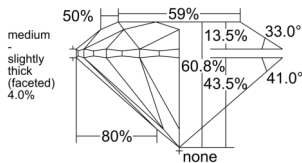

GIA®

FACSIMILE

GIA REPORT 6541479470

Verify this report at GIA.edu

GIA NATURAL DIAMOND DOSSIER®

January 20, 2026
GIA Report Number **6541479470**
Shape and Cutting Style ..... **Round Brilliant**
Measurements ..... **5.18 - 5.20 x 3.16 mm**

GRADING RESULTS

Carat Weight ..... **0.52 carat**
Color Grade ..... **F**
Clarity Grade **VS1**
Cut Grade ..... **Excellent**

ADDITIONAL GRADING INFORMATION

Polish ..... **Excellent**
Symmetry ..... **Excellent**
Fluorescence ..... **None**
Clarity Characteristics ..... **Feather, Pinpoint**
Inscription(s): **GIA 6541479470**

PROPORTIONS

Profile to actual proportions

GRADING SCALES

GIA COLOR SCALE	GIA CLARITY SCALE	GIA CUT SCALE	
D	FLAWLESS	EXCELLENT	
E	INTERNALLY FLAWLESS		
F		VVS₁	VERY GOOD
G	VVS₂		
H	VS₁	GOOD	
I	VS₂		
J	SI₁	FAIR	
K	SI₂		
L	I₁	POOR	
M			
N			
O	I₂		
P			
Q			
R	I₃		
S			
T			
U			
V			
W			
X			
Y			
Z