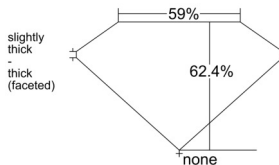

GIA®

FACSIMILE

GIA REPORT 6541481206

Verify this report at GIA.edu

GIA NATURAL DIAMOND DOSSIER®

January 21, 2026
GIA Report Number 6541481206
Shape and Cutting Style ..... Pear Brilliant
Measurements ..... 7.35 x 4.74 x 2.96 mm

GRADING RESULTS

Carat Weight ..... 0.61 carat
Color Grade ..... F
Clarity Grade VS1

ADDITIONAL GRADING INFORMATION

Polish ..... Excellent
Symmetry ..... Excellent
Fluorescence ..... None
Clarity Characteristics ..... Crystal, Feather, Pinpoint
Inscription(s): GIA 6541481206

PROPORTIONS

Profile not to actual proportions

GRADING SCALES

GIA COLOR SCALE		GIA CLARITY SCALE			
COLORLESS	D	VERY VERY SLIGHTLY INCLUDED	FLAWLESS		
	E		INTERNALLY FLAWLESS		
	F	VERY SLIGHTLY INCLUDED	VS₁		
	G		VS₂		
	H		VS₁		
	NEAR COLORLESS	I	SLIGHTLY INCLUDED	VS₂	
		J		SI₁	
		FAINT	K	INCLUDED	SI₂
			L		I₁
			M		I₂
VERT LIGHT	N	LIGHT	I₃		
	O				
	P				
	Q				
	R