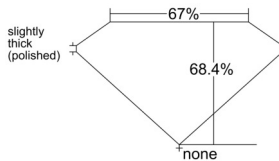

GIA®

FACSIMILE

GIA REPORT 6541482844

Verify this report at GIA.edu

GIA NATURAL DIAMOND DOSSIER®

January 20, 2026
GIA Report Number 6541482844
Shape and Cutting Style ..... **Cut-Cornered Rectangular Modified Brilliant**
Measurements ..... 5.13 x 3.99 x 2.73 mm

GRADING RESULTS

Carat Weight ..... 0.51 carat
Color Grade ..... E
Clarity Grade VVS2

ADDITIONAL GRADING INFORMATION

Polish ..... Excellent
Symmetry ..... Very Good
Fluorescence ..... None
Clarity Characteristics ..... Cloud, Needle, Pinpoint
Inscription(s): GIA 6541482844

PROPORTIONS

Profile not to actual proportions

GRADING SCALES

GIA COLOR SCALE		GIA CLARITY SCALE			
COLORLESS	D	VERY VERY SLIGHTLY INCLUDED	FLAWLESS		
	E		INTERNALLY FLAWLESS		
	F	VERY SLIGHTLY INCLUDED	VVS₁		
	G		VVS₂		
	H		VS₁		
	NEAR COLORLESS	I	SLIGHTLY INCLUDED	VS₂	
		J		SI₁	
		FAINT	K	INCLUDED	SI₂
			L		I₁
			M		I₂
VERT LIGHT	N	INCLUDED	I₃		
	O				
	P				
	Q				
	R				
	S				
	T				
LIGHT	U				
	V				
	W				
	X				
Y					
Z