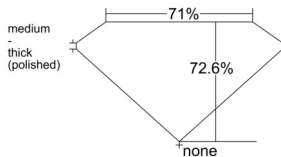

GIA®

FACSIMILE

GIA REPORT 6541488494

Verify this report at GIA.edu

GIA NATURAL DIAMOND DOSSIER®

January 21, 2026
GIA Report Number 6541488494
Shape and Cutting Style ..... Square Modified Brilliant
Measurements ..... 4.84 x 4.80 x 3.49 mm

GRADING RESULTS

Carat Weight ..... 0.70 carat
Color Grade ..... E
Clarity Grade SI1

ADDITIONAL GRADING INFORMATION

Polish ..... Very Good
Symmetry ..... Very Good
Fluorescence ..... None
Clarity Characteristics ..... Crystal, Cloud
Inscription(s): GIA 6541488494

PROPORTIONS

Profile not to actual proportions

GRADING SCALES

GIA COLOR SCALE		GIA CLARITY SCALE			
COLORLESS	D	NEAR COLORLESS	FLAWLESS		
	E		INTERNALLY FLAWLESS		
	F		VERY VERY SLIGHTLY INCLUDED	VVS₁	
	G			VVS₂	
	H		VERY SLIGHTLY INCLUDED	VS₁	
	I			VS₂	
	J			SLIGHTLY INCLUDED	SI₁
	K		SI₂		
	FAINT		L	VERT LIGHT	I₁
			M		
N		INCLUDED	I₂		
O			I₃		
P					
Q					
R					
S					
T					
LIGHT	U				
	V				
	W				
	X				
Y					
Z