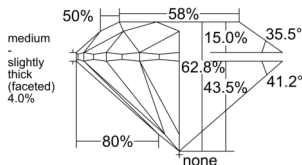

GIA®

FACSIMILE

GIA NATURAL DIAMOND DOSSIER®

January 21, 2026
GIA Report Number 6541492063
Shape and Cutting Style ..... Round Brilliant
Measurements ..... 5.34 - 5.37 x 3.37 mm

GRADING RESULTS

Carat Weight ..... 0.60 carat
Color Grade ..... F
Clarity Grade S11
Cut Grade ..... Excellent

ADDITIONAL GRADING INFORMATION

Polish ..... Excellent
Symmetry ..... Excellent
Fluorescence ..... None
Clarity Characteristics ..... Crystal, Cloud, Feather
Inscription(s): GIA 6541492063

GIA REPORT 6541492063

Verify this report at GIA.edu

PROPORTIONS

Profile to actual proportions