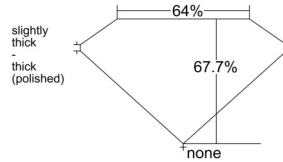

GIA®

FACSIMILE

GIA REPORT 6541538670

Verify this report at GIA.edu

GIA NATURAL DIAMOND DOSSIER®

January 30, 2026
GIA Report Number 6541538670
Shape and Cutting Style ..... Square Emerald Cut
Measurements ..... 4.88 x 4.79 x 3.25 mm

GRADING RESULTS

Carat Weight ..... 0.70 carat
Color Grade ..... G
Clarity Grade VS1

ADDITIONAL GRADING INFORMATION

Polish ..... Excellent
Symmetry ..... Very Good
Fluorescence ..... Medium Blue
Clarity Characteristics ..... Crystal
Inscription(s): GIA 6541538670

PROPORTIONS

Profile not to actual proportions

GRADING SCALES

GIA COLOR SCALE		GIA CLARITY SCALE	
COLORLESS	D	VERY VERY SLIGHTLY INCLUDED	FLAWLESS
	E		INTERNALLY FLAWLESS
	F		VVS₁
	G		VVS₂
	H		VS₁
	I		VS₂
	J		SI₁
	K		SI₂
	L		I₁
	M		I₂
NEAR COLORLESS	N	SLIGHTLY INCLUDED	I₃
	O		
	P		
	Q		
FAINT	R	INCLUDED	
	S		
	T		
	U		
VERY LIGHT	V		
	W		
	X		
	Y		
LIGHT	Z