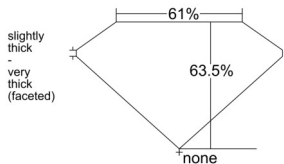

GIA®

FACSIMILE

GIA REPORT 6541538792

Verify this report at GIA.edu

GIA NATURAL DIAMOND DOSSIER®

January 30, 2026
GIA Report Number 6541538792
Shape and Cutting Style ..... Marquise Brilliant
Measurements ..... 7.27 x 3.88 x 2.47 mm

GRADING RESULTS

Carat Weight ..... 0.40 carat
Color Grade I
Clarity Grade VS1

ADDITIONAL GRADING INFORMATION

Polish ..... Excellent
Symmetry ..... Very Good
Fluorescence ..... None
Clarity Characteristics..... Cloud, Crystal, Feather, Pinpoint
Inscription(s): GIA 6541538792

PROPORTIONS

Profile not to actual proportions

GRADING SCALES

GIA COLOR SCALE		GIA CLARITY SCALE			
COLORLESS	D	VERY SLIGHTLY INCLUDED	FLAWLESS		
	E		INTERNALLY FLAWLESS		
	F	VERY SLIGHTLY INCLUDED	VS₁		
	G		VS₂		
	H		VS₁		
	NEAR COLORLESS	I	SLIGHTLY INCLUDED	VS₂	
		J		SI₁	
		FAINT	K	INCLUDED	SI₂
			L		I₁
			M		I₂
VERT LIGHT	N	LIGHT	I₃		
	O				
	P				
	Q				
	R