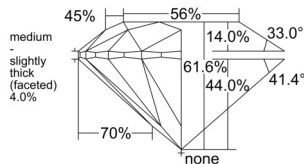

GIA®

FACSIMILE

GIA REPORT 6541555177

Verify this report at GIA.edu

GIA NATURAL DIAMOND DOSSIER®

January 31, 2026
GIA Report Number 6541555177
Shape and Cutting Style ..... Round Brilliant
Measurements ..... 5.69 - 5.72 x 3.51 mm

GRADING RESULTS

Carat Weight ..... 0.70 carat
Color Grade ..... D
Clarity Grade VS1
Cut Grade ..... Excellent

ADDITIONAL GRADING INFORMATION

Polish ..... Excellent
Symmetry ..... Very Good
Fluorescence ..... None
Clarity Characteristics..... Cloud, Crystal, Feather, Needle
Inscription(s): GIA 6541555177

PROPORTIONS

Profile to actual proportions

GRADING SCALES

GIA COLOR SCALE

COLOREST	D
	E
	F
	G
	H
	I
	J
NEAR COLOREST	K
	L
Faint	M
	N
	O
	P
Very Light	Q
	R
	S
	T
	U
	V
Light	W
	X
	Y
	Z

GIA CLARITY SCALE

FLAWLESS	INTERNAL FLAWLESS	
		FLAWLESS
VERY VERY SLIGHTLY INCLUDED	VVS₁	
	VVS₂	
VERY SLIGHTLY INCLUDED	VS₁	
	VS₂	
SLIGHTLY INCLUDED	SI₁	
	SI₂	
INCLUDED	I₁	
	I₂	
	I₃	

GIA CUT SCALE

EXCELLENT
VERY GOOD
GOOD
FAIR
POOR