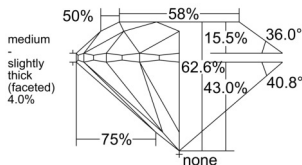

GIA®

FACSIMILE

GIA REPORT 6541555441

Verify this report at GIA.edu

GIA NATURAL DIAMOND DOSSIER®

January 31, 2026
GIA Report Number 6541555441
Shape and Cutting Style ..... Round Brilliant
Measurements ..... 5.75 - 5.80 x 3.61 mm

GRADING RESULTS

Carat Weight ..... 0.75 carat
Color Grade ..... G
Clarity Grade S11
Cut Grade ..... Excellent

ADDITIONAL GRADING INFORMATION

Polish ..... Excellent
Symmetry ..... Excellent
Fluorescence ..... Faint
Clarity Characteristics ..... Crystal
Inscription(s): GIA 6541555441

PROPORTIONS

GRADING SCALES

GIA COLOR SCALE

COLORESS	D
	E
	F
	G
	H
	I
	J
NEAR COLORESS	K
	L
FAIN	M
	N
	O
	P
VERY LIGHT	Q
	R
	S
	T
	U
	V
	W
	X
	Y
LIGHT	Z

GIA CLARITY SCALE

VERY VERY SLIGHTLY INCLUDED	FLAWLESS
	INTERNALLY FLAWLESS
VERY SLIGHTLY INCLUDED	VVS₁
	VVS₂
SLIGHTLY INCLUDED	VS₁
	VS₂
INCLUDED	SI₁
	SI₂
	I₁
	I₂
	I₃

GIA CUT SCALE

EXCELLENT
VERY GOOD
GOOD
FAIR
POOR