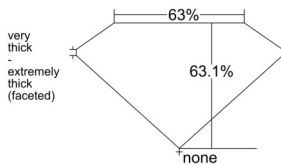

GIA®

FACSIMILE

GIA REPORT 6541557603

Verify this report at GIA.edu

GIA NATURAL DIAMOND DOSSIER®

February 03, 2026
GIA Report Number 6541557603
Shape and Cutting Style ..... Heart Brilliant
Measurements ..... 4.37 x 4.80 x 3.03 mm

GRADING RESULTS

Carat Weight ..... 0.40 carat
Color Grade I
Clarity Grade VVS1

ADDITIONAL GRADING INFORMATION

Polish ..... Excellent
Symmetry ..... Very Good
Fluorescence ..... Faint
Clarity Characteristics ..... Cloud, Pinpoint
Inscription(s): GIA 6541557603

PROPORTIONS

Profile not to actual proportions

GRADING SCALES

GIA COLOR SCALE		GIA CLARITY SCALE			
COLORLESS	D	VERY VERY SLIGHTLY INCLUDED	FLAWLESS		
	E		INTERNALLY FLAWLESS		
	F	VERY SLIGHTLY INCLUDED	VVS₁		
	G		VVS₂		
	H		VS₁		
	NEAR COLORLESS	I	SLIGHTLY INCLUDED	VS₂	
		J		SI₁	
		FAINT	K	INCLUDED	SI₂
			L		I₁
			M		I₂
VERT LIGHT	N		INCLUDED	I₃	
	O				
	P				
	Q				
	LIGHT		R		
		S			
		T			
U					
V					
W					
X					
Y					
Z