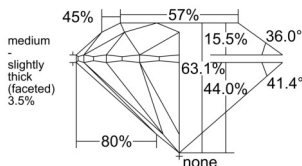

GIA®

FACSIMILE

GIA REPORT 6541557898

Verify this report at GIA.edu

GIA NATURAL DIAMOND DOSSIER®

February 02, 2026
GIA Report Number 6541557898
Shape and Cutting Style ..... Round Brilliant
Measurements ..... 4.70 - 4.72 x 2.97 mm

GRADING RESULTS

Carat Weight ..... 0.40 carat
Color Grade I
Clarity Grade VS1
Cut Grade ..... Excellent

ADDITIONAL GRADING INFORMATION

Polish ..... Excellent
Symmetry ..... Excellent
Fluorescence ..... Faint
Clarity Characteristics..... Crystal, Needle
Inscription(s): GIA 6541557898

PROPORTIONS

GRADING SCALES

GIA COLOR SCALE

COLORESS	D
	E
	F
	G
	H
	I
	J
NEAR COLORESS	K
	L
FAIN	M
	N
	O
	P
VERY LIGHT	R
	S
	T
	U
	V
	W
	X
	Y
LIGHT	Z

GIA CLARITY SCALE

VERY VERY SLIGHTLY INCLUDED	FLAWLESS
	INTERNALLY FLAWLESS
VERY SLIGHTLY INCLUDED	VVS₁
	VVS₂
SLIGHTLY INCLUDED	VS₁
	VS₂
INCLUDED	SI₁
	SI₂
	I₁
	I₂
	I₃

GIA CUT SCALE

EXCELLENT
VERY GOOD
GOOD
FAIR
POOR