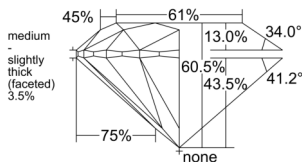

GIA®

FACSIMILE

GIA REPORT 6541572024

Verify this report at GIA.edu

GIA NATURAL DIAMOND DOSSIER®

February 03, 2026
GIA Report Number 6541572024
Shape and Cutting Style ..... Round Brilliant
Measurements ..... 5.42 - 5.47 x 3.29 mm

GRADING RESULTS

Carat Weight ..... 0.60 carat
Color Grade ..... H
Clarity Grade S11
Cut Grade ..... Excellent

ADDITIONAL GRADING INFORMATION

Polish ..... Excellent
Symmetry ..... Excellent
Fluorescence ..... None
Clarity Characteristics ..... Cloud
Inscription(s): GIA 6541572024

PROPORTIONS

Profile to actual proportions