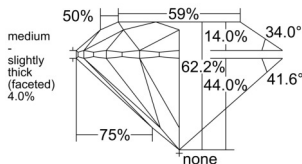

GIA®

FACSIMILE

GIA NATURAL DIAMOND DOSSIER®

February 04, 2026

GIA Report Number 6541574394

Shape and Cutting Style ..... Round Brilliant

Measurements ..... 6.16 - 6.20 x 3.84 mm

GRADING RESULTS

Carat Weight ..... 0.90 carat

Color Grade ..... E

Clarity Grade VS1

Cut Grade ..... Excellent

ADDITIONAL GRADING INFORMATION

Polish ..... Excellent

Symmetry ..... Excellent

Fluorescence ..... Faint

Clarity Characteristics..... Crystal, Pinpoint

Inscription(s): GIA 6541574394

GIA REPORT 6541574394

Verify this report at GIA.edu

PROPORTIONS

Profile to actual proportions

GRADING SCALES

GIA COLOR SCALE

COLORLESS	D
	E
	F
	G
	H
	I
	J
NEAR COLORLESS	K
	L
	M
	N
	O
	P
	Q
	R
	S
	T
	U
	V
	W
	X
	Y
LIGHT	Z

GIA CLARITY SCALE

FLAWLESS	VERY VERY SLIGHTLY INCLUDED	VS₁	VS₂	VS₁	VS₂	SI₁	SI₂	I₁	I₂	I₃		
											FLAWLESS	INTERNALLY FLAWLESS

GIA CUT SCALE

EXCELLENT
VERY GOOD
GOOD
FAIR
POOR