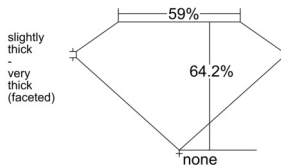

GIA®

FACSIMILE

GIA REPORT 6541578206

Verify this report at GIA.edu

GIA NATURAL DIAMOND DOSSIER®

February 03, 2026
GIA Report Number 6541578206
Shape and Cutting Style ..... Pear Brilliant
Measurements ..... 6.57 x 4.38 x 2.81 mm

GRADING RESULTS

Carat Weight ..... 0.50 carat
Color Grade ..... D
Clarity Grade VVS1

ADDITIONAL GRADING INFORMATION

Polish ..... Very Good
Symmetry ..... Very Good
Fluorescence ..... Faint
Clarity Characteristics ..... Pinpoint, Natural
Inscription(s): GIA 6541578206

PROPORTIONS

Profile not to actual proportions

GRADING SCALES

GIA COLOR SCALE		GIA CLARITY SCALE			
COLORLESS	D	VERY VERY SLIGHTLY INCLUDED	FLAWLESS		
	E		INTERNALLY FLAWLESS		
	F	VERY SLIGHTLY INCLUDED	VVS₁		
	G		VVS₂		
	H		VS₁		
	NEAR COLORLESS	I	SLIGHTLY INCLUDED	VS₂	
		J		SI₁	
		FAINT	K	INCLUDED	SI₂
			L		I₁
			M		I₂
VERT LIGHT	N	LIGHT	I₃		
	O				
	P				
	Q				
	R