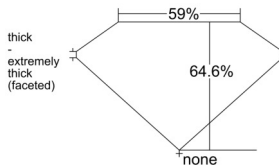

GIA®

FACSIMILE

GIA REPORT 6541578385

Verify this report at GIA.edu

GIA NATURAL DIAMOND DOSSIER®

February 03, 2026
GIA Report Number **6541578385**
Shape and Cutting Style ..... **Marquise Brilliant**
Measurements ..... **7.37 x 4.22 x 2.72 mm**

GRADING RESULTS

Carat Weight ..... **0.50 carat**
Color Grade ..... **G**
Clarity Grade **VS1**

ADDITIONAL GRADING INFORMATION

Polish ..... **Excellent**
Symmetry ..... **Very Good**
Fluorescence ..... **None**
Clarity Characteristics..... **Crystal, Feather, Needle, Pinpoint**
Inscription(s): **GIA 6541578385**

PROPORTIONS

Profile not to actual proportions

GRADING SCALES

GIA COLOR SCALE		GIA CLARITY SCALE			
COLORLESS	D	VERY VERY SLIGHTLY INCLUDED	FLAWLESS		
	E		INTERNALLY FLAWLESS		
	F		VVS₁		
	G		VVS₂		
	NEAR COLORLESS		H	VERY SLIGHTLY INCLUDED	VS₁
			I		VS₂
	FAINT		J	SLIGHTLY INCLUDED	SI₁
			K		SI₂
			L		I₁
			M		I₂
N		I₃			
VERT LIGHT		O	INCLUDED		
		P			
		Q			
	R				
	S				
	T				
LIGHT	U				
	V				
	W				
	X				
Y					
Z