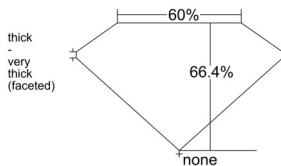

GIA®

FACSIMILE

GIA REPORT 6541585955

Verify this report at GIA.edu

GIA NATURAL DIAMOND DOSSIER®

February 04, 2026
GIA Report Number 6541585955
Shape and Cutting Style ..... Pear Brilliant
Measurements ..... 6.79 x 4.65 x 3.09 mm

GRADING RESULTS

Carat Weight ..... 0.60 carat
Color Grade ..... F
Clarity Grade VS1

ADDITIONAL GRADING INFORMATION

Polish ..... Very Good
Symmetry ..... Very Good
Fluorescence ..... None
Clarity Characteristics ..... Crystal, Cloud, Pinpoint
Inscription(s): GIA 6541585955

PROPORTIONS

Profile not to actual proportions

GRADING SCALES

GIA COLOR SCALE		GIA CLARITY SCALE	
COLORLESS	D	VERY VERY SLIGHTLY INCLUDED	FLAWLESS
	E		INTERNALLY FLAWLESS
	F		VS₁
	G		VS₂
	H		VS₁
	I		VS₂
	J		SI₁
	K		SI₂
	L		I₁
	M		I₂
NEAR COLORLESS	N	SLIGHTLY INCLUDED	I₃
	O		
	P		
	Q		
FAINT	R		
	S		
	T		
	U		
VERY LIGHT	V		
	W		
	X		
	Y		
LIGHT	Z