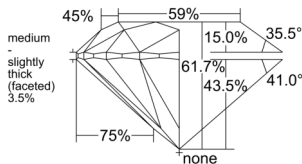

GIA®

FACSIMILE

GIA REPORT 6541594789

Verify this report at GIA.edu

GIA NATURAL DIAMOND DOSSIER®

February 09, 2026
GIA Report Number 6541594789
Shape and Cutting Style ..... Round Brilliant
Measurements ..... 4.87 - 4.89 x 3.01 mm

GRADING RESULTS

Carat Weight ..... 0.44 carat
Color Grade L
Clarity Grade VS1
Cut Grade ..... Excellent

ADDITIONAL GRADING INFORMATION

Polish ..... Excellent
Symmetry ..... Excellent
Fluorescence ..... None
Clarity Characteristics ..... Cloud
Inscription(s): GIA 6541594789

PROPORTIONS

Profile to actual proportions