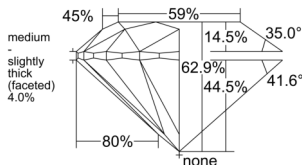

GIA®

FACSIMILE

GIA REPORT 6541624425

Verify this report at GIA.edu

GIA NATURAL DIAMOND DOSSIER®

February 11, 2026
GIA Report Number 6541624425
Shape and Cutting Style ..... Round Brilliant
Measurements ..... 5.53 - 5.57 x 3.49 mm

GRADING RESULTS

Carat Weight ..... 0.66 carat
Color Grade ..... F
Clarity Grade VVS1
Cut Grade ..... Excellent

ADDITIONAL GRADING INFORMATION

Polish ..... Excellent
Symmetry ..... Excellent
Fluorescence ..... Strong Blue
Clarity Characteristics ..... Pinpoint
Inscription(s): GIA 6541624425

PROPORTIONS

Profile to actual proportions

GRADING SCALES

GIA COLOR SCALE

COLORLESS	D
	E
	F
	G
	H
	I
	J
NEAR COLORLESS	K
	L
FAIN	M
	N
	O
	P
	Q
VERY LIGHT	R
	S
	T
	U
	V
	W
	X
	Y
LIGHT	Z

GIA CLARITY SCALE

	FLAWLESS
	INTERNALLY FLAWLESS
VERY VERY SLIGHTLY INCLUDED	VVS₁
	VVS₂
VERY SLIGHTLY INCLUDED	VS₁
	VS₂
SLIGHTLY INCLUDED	SI₁
	SI₂
	I₁
	I₂
INCLUDED	I₃

GIA CUT SCALE

	EXCELLENT
	VERY GOOD
	GOOD
	FAIR
	POOR