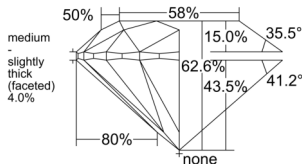

GIA®

FACSIMILE

GIA REPORT 6541628944

Verify this report at GIA.edu

GIA NATURAL DIAMOND DOSSIER®

February 11, 2026
GIA Report Number 6541628944
Shape and Cutting Style ..... Round Brilliant
Measurements ..... 5.69 - 5.74 x 3.58 mm

GRADING RESULTS

Carat Weight ..... 0.73 carat
Color Grade I
Clarity Grade VS2
Cut Grade ..... Excellent

ADDITIONAL GRADING INFORMATION

Polish ..... Excellent
Symmetry ..... Excellent
Fluorescence ..... None
Clarity Characteristics ..... Crystal, Cloud
Inscription(s): GIA 6541628944

PROPORTIONS

GRADING SCALES

GIA COLOR SCALE

COLORESS	D
	E
	F
	G
	H
	I
	J
NEAR COLORESS	K
	L
FANIT	M
	N
	O
	P
VERY LIGHT	Q
	R
	S
	T
	U
	V
	W
	X
	Y
LIGHT	Z

GIA CLARITY SCALE

VERY VERY SLIGHTLY INCLUDED	FLAWLESS
	INTERNALLY FLAWLESS
VERY SLIGHTLY INCLUDED	VVS₁
	VVS₂
SLIGHTLY INCLUDED	VS₁
	VS₂
INCLUDED	SI₁
	SI₂
	I₁
	I₂
	I₃

GIA CUT SCALE

EXCELLENT
VERY GOOD
GOOD
FAIR
POOR