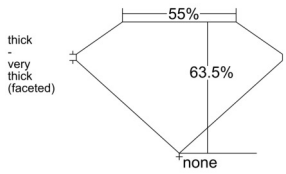

GIA®

FACSIMILE

GIA REPORT 6541635166

Verify this report at GIA.edu

GIA NATURAL DIAMOND DOSSIER®

February 13, 2026
GIA Report Number 6541635166
Shape and Cutting Style ..... Heart Brilliant
Measurements ..... 5.20 x 5.96 x 3.78 mm

GRADING RESULTS

Carat Weight ..... 0.70 carat
Color Grade ..... F
Clarity Grade VS2

ADDITIONAL GRADING INFORMATION

Polish ..... Excellent
Symmetry ..... Excellent
Fluorescence ..... None
Clarity Characteristics..... Crystal, Cloud, Needle, Feather
Inscription(s): GIA 6541635166

PROPORTIONS

Profile not to actual proportions

GRADING SCALES

GIA COLOR SCALE		GIA CLARITY SCALE			
COLORLESS	D	VERY VERY SLIGHTLY INCLUDED	FLAWLESS		
	E		INTERNALLY FLAWLESS		
	F	VERY SLIGHTLY INCLUDED	VVS₁		
	G		VVS₂		
	NEAR COLORLESS	H	SLIGHTLY INCLUDED	VS₁	
		I		VS₂	
		FAINT	J	INCLUDED	I₁
			K		I₂
	L		I₃		
	M		INCLUDED		
N					
O					
VERT LIGHT	P				
	Q				
	R				
	S				
	T				
	U				
	LIGHT	V			
		W			
X					
Y					
Z