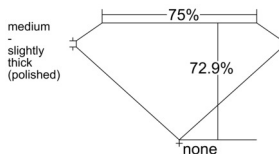

GIA®

FACSIMILE

GIA REPORT 6541639735

Verify this report at GIA.edu

GIA NATURAL DIAMOND DOSSIER®

February 13, 2026
GIA Report Number 6541639735
Shape and Cutting Style ..... Square Modified Brilliant
Measurements ..... 3.72 x 3.65 x 2.66 mm

GRADING RESULTS

Carat Weight ..... 0.30 carat
Color Grade ..... E
Clarity Grade VS1

ADDITIONAL GRADING INFORMATION

Polish ..... Excellent
Symmetry ..... Very Good
Fluorescence ..... None
Clarity Characteristics..... Feather, Pinpoint, Internal Graining
Inscription(s): GIA 6541639735

PROPORTIONS

Profile not to actual proportions

GRADING SCALES

GIA COLOR SCALE		GIA CLARITY SCALE	
COLORLESS	D	VERY VERY SLIGHTLY INCLUDED	FLAWLESS
	E		INTERNALLY FLAWLESS
	F		VVS₁
	G		VVS₂
	H		VS₁
	I		VS₂
	J		SI₁
	K		SI₂
	L		I₁
	M		I₂
NEAR COLORLESS	N	SLIGHTLY INCLUDED	I₃
	O		
	P		
	Q		
FAINT	R		
	S		
	T		
	U		
VERY LIGHT	V		
	W		
	X		
	Y		
LIGHT	Z