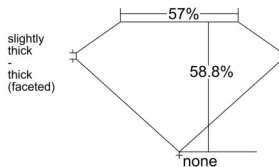

GIA®

FACSIMILE

GIA REPORT 6541660138

Verify this report at GIA.edu

GIA NATURAL DIAMOND DOSSIER®

February 18, 2026
GIA Report Number **6541660138**
Shape and Cutting Style ..... **Heart Brilliant**
Measurements ..... **5.43 x 6.35 x 3.73 mm**

GRADING RESULTS

Carat Weight ..... **0.75 carat**
Color Grade ..... **H**
Clarity Grade **VS2**

ADDITIONAL GRADING INFORMATION

Polish ..... **Excellent**
Symmetry ..... **Excellent**
Fluorescence ..... **None**
Clarity Characteristics ..... **Crystal, Cloud**
Inscription(s): **GIA 6541660138**

PROPORTIONS

Profile not to actual proportions

GRADING SCALES

GIA COLOR SCALE		GIA CLARITY SCALE				
COLORLESS	D	VERY VERY SLIGHTLY INCLUDED	FLAWLESS			
	E		INTERNALLY FLAWLESS			
	F		VS₁			
	NEAR COLORLESS	G	VERY SLIGHTLY INCLUDED	VS₂		
		H		VS₁		
		FAINT	I	SLIGHTLY INCLUDED	VS₂	
			J		SI₁	
			K		SI₂	
			LIGHT	L	INCLUDED	I₁
		M		I₂		
N	I₃					
O						
P						
Q						
R						
S						
T						
U						
V						
W						
X						
Y						
Z