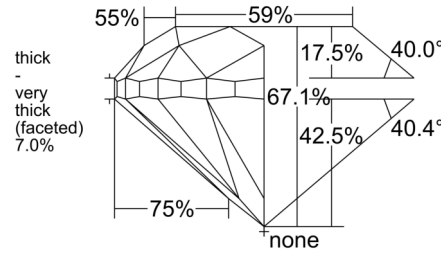

GIA NATURAL DIAMOND GRADING REPORT

February 18, 2026  
 GIA Report Number ..... 6541664895  
 Shape and Cutting Style ..... Round Brilliant  
 Measurements ..... 5.99 - 6.08 x 4.05 mm

GRADING RESULTS

Carat Weight ..... 1.00 carat  
 Color Grade ..... J  
 Clarity Grade ..... SI1  
 Cut Grade ..... Good

ADDITIONAL GRADING INFORMATION

Polish ..... Excellent  
 Symmetry ..... Very Good  
 Fluorescence ..... Faint  
 Inscription(s): GIA 6541664895  
 Comments: Pinpoints are not shown.

PROPORTIONS

Profile to actual proportions

CLARITY CHARACTERISTICS

KEY TO SYMBOLS\*

-  Feather
-  Natural
-  Cloud
-  Needle
-  Indented Natural

\* Red symbols denote internal characteristics (inclusions). Green or black symbols denote external characteristics (blemishes). Diagram is an approximate representation of the diamond, and symbols shown indicate type, position, and approximate size of clarity characteristics. All clarity characteristics may not be shown. Details of finish are not shown.