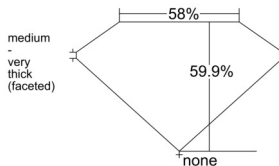

GIA®

FACSIMILE

GIA REPORT 6541677052

Verify this report at GIA.edu

GIA NATURAL DIAMOND DOSSIER®

February 20, 2026
GIA Report Number 6541677052
Shape and Cutting Style ..... Heart Brilliant
Measurements ..... 4.81 x 5.40 x 3.23 mm

GRADING RESULTS

Carat Weight ..... 0.50 carat
Color Grade ..... G
Clarity Grade VS1

ADDITIONAL GRADING INFORMATION

Polish ..... Excellent
Symmetry ..... Very Good
Fluorescence ..... Medium Blue
Clarity Characteristics ..... Feather, Cloud, Pinpoint
Inscription(s): GIA 6541677052

PROPORTIONS

Profile not to actual proportions

GRADING SCALES

GIA COLOR SCALE		GIA CLARITY SCALE	
COLORLESS	D	VERY VERY SLIGHTLY INCLUDED	FLAWLESS
	E		INTERNALLY FLAWLESS
	F		VVS₁
	G		VVS₂
	H		VS₁
	I		VS₂
	J		SI₁
	K		SI₂
	L		I₁
	M		I₂
NEAR COLORLESS	N	SLIGHTLY INCLUDED	I₃
	O		
	P		
	Q		
FAINT	R		
	S		
	T		
VERY LIGHT	U		
	V		
	W		
LIGHT	X		
	Y		
	Z