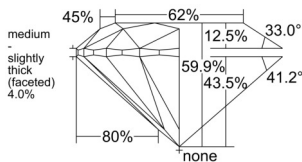

GIA®

FACSIMILE

GIA REPORT 6541682330

Verify this report at GIA.edu

GIA NATURAL DIAMOND DOSSIER®

February 23, 2026
GIA Report Number 6541682330
Shape and Cutting Style ..... Round Brilliant
Measurements ..... 3.65 - 3.68 x 2.20 mm

GRADING RESULTS

Carat Weight ..... 0.18 carat
Color Grade ..... E
Clarity Grade VS2
Cut Grade ..... Excellent

ADDITIONAL GRADING INFORMATION

Polish ..... Excellent
Symmetry ..... Excellent
Fluorescence ..... None
Clarity Characteristics ..... Cloud
Inscription(s): GIA 6541682330

PROPORTIONS

Profile to actual proportions