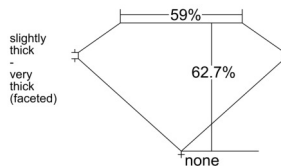

GIA®

FACSIMILE

GIA REPORT 6541682738

Verify this report at GIA.edu

GIA NATURAL DIAMOND DOSSIER®

February 23, 2026
GIA Report Number 6541682738
Shape and Cutting Style ..... Oval Brilliant
Measurements ..... 5.77 x 4.11 x 2.57 mm

GRADING RESULTS

Carat Weight ..... 0.40 carat
Color Grade ..... H
Clarity Grade VS1

ADDITIONAL GRADING INFORMATION

Polish ..... Excellent
Symmetry ..... Very Good
Fluorescence ..... Faint
Clarity Characteristics..... Feather, Internal Graining, Pinpoint
Inscription(s): GIA 6541682738

PROPORTIONS

Profile not to actual proportions

GRADING SCALES

GIA COLOR SCALE		GIA CLARITY SCALE			
COLORLESS	D	VERY VERY SLIGHTLY INCLUDED	FLAWLESS		
	E		INTERNALLY FLAWLESS		
	F		VVS₁		
	G		VVS₂		
	NEAR COLORLESS	H	VERY SLIGHTLY INCLUDED	VS₁	
		I		VS₂	
		FAINT	J	SLIGHTLY INCLUDED	SI₁
			K		SI₂
	L		I₁		
	VERT LIGHT		M	INCLUDED	I₂
N			I₃		
O					
P					
LIGHT	Q				
	R				
	S				
	T				
	U				
	Z