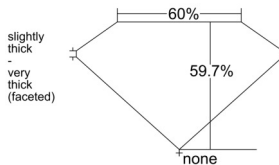

GIA®

FACSIMILE

GIA REPORT 6541688358

Verify this report at GIA.edu

GIA NATURAL DIAMOND DOSSIER®

February 24, 2026
GIA Report Number **6541688358**
Shape and Cutting Style ..... **Heart Brilliant**
Measurements ..... **4.64 x 5.45 x 3.26 mm**

GRADING RESULTS

Carat Weight ..... **0.50 carat**
Color Grade ..... **G**
Clarity Grade **VVS2**

ADDITIONAL GRADING INFORMATION

Polish ..... **Very Good**
Symmetry ..... **Very Good**
Fluorescence ..... **None**
Clarity Characteristics..... **Cloud, Pinpoint, Internal Graining,
Surface Graining**

Inscription(s): GIA 6541688358

PROPORTIONS

Profile not to actual proportions

GRADING SCALES

GIA COLOR SCALE		GIA CLARITY SCALE			
COLORLESS	D	VERY VERY SLIGHTLY INCLUDED	FLAWLESS		
	E		INTERNALLY FLAWLESS		
	F	VERY SLIGHTLY INCLUDED	VVS₁		
	G		VVS₂		
	H		VS₁		
	NEAR COLORLESS	I	SLIGHTLY INCLUDED	VS₂	
		J		SI₁	
		FAINT	K	INCLUDED	SI₂
			L		I₁
			M		I₂
VERT LIGHT	N	INCLUDED	I₃		
	O				
	P				
	Q				
	R				
LIGHT	S				
	T				
	U				
	V				
	W				
	X				
Y					
Z