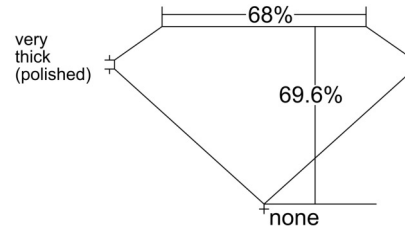

GIA NATURAL DIAMOND GRADING REPORT

February 26, 2026

GIA Report Number 6541688828

Shape and Cutting Style Emerald Cut

Measurements 7.92 x 5.72 x 3.98 mm

GRADING RESULTS

Carat Weight 1.82 carat

Color Grade H

PROPORTIONS

Profile not to actual proportions

CLARITY CHARACTERISTICS

KEY TO SYMBOLS*

- Cloud
- Feather
- Pinpoint

* Red symbols denote internal characteristics (inclusions). Green or black symbols denote external characteristics (blemishes). Diagram is an approximate representation of the diamond, and symbols shown indicate type, position, and approximate size of clarity characteristics. All clarity characteristics may not be shown. Details of finish are not shown.