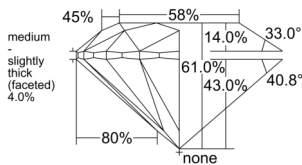

GIA®

FACSIMILE

GIA REPORT 6541689901

Verify this report at GIA.edu

GIA NATURAL DIAMOND DOSSIER®

February 23, 2026
GIA Report Number 6541689901
Shape and Cutting Style ..... Round Brilliant
Measurements ..... 3.97 - 3.99 x 2.43 mm

GRADING RESULTS

Carat Weight ..... 0.23 carat
Color Grade ..... H
Clarity Grade VS1
Cut Grade ..... Excellent

ADDITIONAL GRADING INFORMATION

Polish ..... Excellent
Symmetry ..... Excellent
Fluorescence ..... None
Clarity Characteristics..... Crystal, Feather, Cloud, Pinpoint
Inscription(s): GIA 6541689901

PROPORTIONS

Profile to actual proportions

GRADING SCALES

GIA COLOR SCALE

COLORLESS	D
	E
	F
	G
	H
	I
	J
NEAR COLORLESS	K
	L
Faint	M
	N
	O
	P
Very Light	Q
	R
	S
	T
	U
	V
Light	W
	X
	Y
	Z

GIA CLARITY SCALE

FLAWLESS	INTERNAL FLAWLESS	
		FLAWLESS
VERY VERY SLIGHTLY INCLUDED	VVS₁	
	VVS₂	
VERY SLIGHTLY INCLUDED	VS₁	
	VS₂	
SLIGHTLY INCLUDED	SI₁	
	SI₂	
INCLUDED	I₁	
	I₂	
	I₃	

GIA CUT SCALE

EXCELLENT
VERY GOOD
GOOD
FAIR
POOR