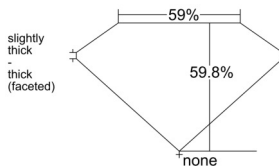

GIA®

FACSIMILE

GIA REPORT 6541690476

Verify this report at GIA.edu

GIA NATURAL DIAMOND DOSSIER®

February 24, 2026
GIA Report Number **6541690476**
Shape and Cutting Style ..... **Heart Brilliant**
Measurements ..... **5.47 x 6.43 x 3.84 mm**

GRADING RESULTS

Carat Weight ..... **0.80 carat**
Color Grade ..... **G**
Clarity Grade **VS2**

ADDITIONAL GRADING INFORMATION

Polish ..... **Excellent**
Symmetry ..... **Excellent**
Fluorescence ..... **None**
Clarity Characteristics ..... **Feather**
Inscription(s): GIA 6541690476

PROPORTIONS

Profile not to actual proportions

GRADING SCALES

GIA COLOR SCALE		GIA CLARITY SCALE			
COLORLESS	D	VERY VERY SLIGHTLY INCLUDED	FLAWLESS		
	E		INTERNALLY FLAWLESS		
	F	VERY SLIGHTLY INCLUDED	VVS₁		
	G		VVS₂		
	H		VS₁		
	NEAR COLORLESS	I	SLIGHTLY INCLUDED	VS₂	
		J		SI₁	
		FAINT	K	INCLUDED	SI₂
			L		I₁
			M		I₂
VERT LIGHT			N	INCLUDED	I₃
			O		
			P		
	Q				
LIGHT	R				
	S				
	T				
	U				
	V				
	Z