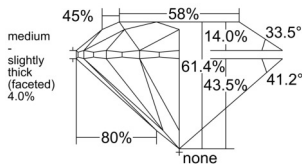

GIA®

FACSIMILE

GIA REPORT 6541709247

Verify this report at GIA.edu

GIA NATURAL DIAMOND DOSSIER®

February 26, 2026
GIA Report Number **6541709247**
Shape and Cutting Style ..... **Round Brilliant**
Measurements ..... **3.68 - 3.70 x 2.26 mm**

GRADING RESULTS

Carat Weight ..... **0.19 carat**
Color Grade ..... **E**
Clarity Grade **VS1**
Cut Grade ..... **Excellent**

ADDITIONAL GRADING INFORMATION

Polish ..... **Excellent**
Symmetry ..... **Excellent**
Fluorescence ..... **None**
Clarity Characteristics ..... **Cloud, Needle**
Inscription(s): **GIA 6541709247**

PROPORTIONS

Profile to actual proportions

GRADING SCALES

GIA COLOR SCALE

COLORESS	D
	E
	F
	G
	H
	I
	J
NEAR COLORESS	K
	L
Faint	M
	N
	O
	P
	R
	S
	T
	U
	V
	W
	X
	Y
Light	Z

GIA CLARITY SCALE

VERY VERY SLIGHTLY INCLUDED	FLAWLESS
	INTERNALLY FLAWLESS
VERY SLIGHTLY INCLUDED	VVS₁
	VVS₂
SLIGHTLY INCLUDED	VS₁
	VS₂
INCLUDED	SI₁
	SI₂
	I₁
	I₂
	I₃

GIA CUT SCALE

EXCELLENT	VERY GOOD	GOOD	FAIR	POOR