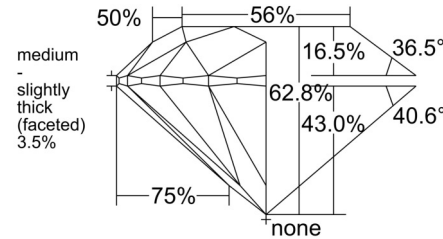

GIA NATURAL DIAMOND GRADING REPORT

February 27, 2026

GIA Report Number 6541724462

Shape and Cutting Style Round Brilliant

Measurements 8.58 - 8.65 x 5.41 mm

GRADING RESULTS

Carat Weight 2.50 carat

Color Grade H

Clarity Grade VS2

Cut Grade Excellent

ADDITIONAL GRADING INFORMATION

Polish Excellent

Symmetry Excellent

Fluorescence None

Inscription(s): GIA 6541724462

Comments: Pinpoints are not shown.

PROPORTIONS

Profile to actual proportions

CLARITY CHARACTERISTICS

KEY TO SYMBOLS*

-  Feather
-  Crystal
-  Cloud
-  Needle

* Red symbols denote internal characteristics (inclusions). Green or black symbols denote external characteristics (blemishes). Diagram is an approximate representation of the diamond, and symbols shown indicate type, position, and approximate size of clarity characteristics. All clarity characteristics may not be shown. Details of finish are not shown.