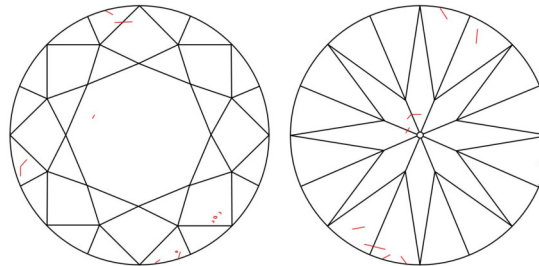

GIA NATURAL DIAMOND GRADING REPORT

February 27, 2026

GIA Report Number 6541724462

Shape and Cutting Style Round Brilliant

Measurements 8.58 - 8.65 x 5.41 mm

GRADING RESULTS

Carat Weight 2.50 carat

Color Grade H

Clarity Grade VS2

Cut Grade Excellent

ADDITIONAL GRADING INFORMATION

Polish Excellent

Symmetry Excellent

Fluorescence None

Inscription(s): GIA 6541724462

Comments: Pinpoints are not shown.

PROPORTIONS

Profile to actual proportions

CLARITY CHARACTERISTICS

KEY TO SYMBOLS*

-  Feather
-  Crystal
-  Cloud
-  Needle

* Red symbols denote internal characteristics (inclusions). Green or black symbols denote external characteristics (blemishes). Diagram is an approximate representation of the diamond, and symbols shown indicate type, position, and approximate size of clarity characteristics. All clarity characteristics may not be shown. Details of finish are not shown.