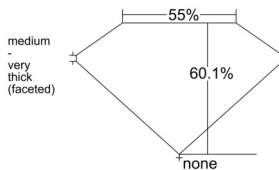

GIA®

FACSIMILE

GIA REPORT 6541734133

Verify this report at GIA.edu

GIA NATURAL DIAMOND DOSSIER®

March 06, 2026
GIA Report Number 6541734133
Shape and Cutting Style ..... Heart Brilliant
Measurements ..... 4.44 x 5.02 x 3.02 mm

GRADING RESULTS

Carat Weight ..... 0.40 carat
Color Grade ..... H
Clarity Grade SI1

ADDITIONAL GRADING INFORMATION

Polish ..... Excellent
Symmetry ..... Very Good
Fluorescence ..... None
Clarity Characteristics ..... Crystal, Feather
Inscription(s): GIA 6541734133

PROPORTIONS

Profile not to actual proportions

GRADING SCALES

GIA COLOR SCALE		GIA CLARITY SCALE			
COLORLESS	D	VERY VERY SLIGHTLY INCLUDED	FLAWLESS		
	E		INTERNALLY FLAWLESS		
	F		VVS₁		
	NEAR COLORLESS	G	VERY SLIGHTLY INCLUDED	VVS₂	
		H		VS₁	
		FANT	I	SLIGHTLY INCLUDED	VS₂
			J		SI₁
	LIGHT	K	INCLUDED	SI₂	
		L		I₁	
		M		I₂	
VERY LIGHT		N	INCLUDED	I₃	
		O			
P					
Q					
R					
S					
T					
U					
V					
W					
X					
Y					
Z