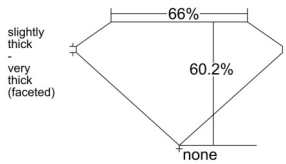

GIA®

FACSIMILE

GIA REPORT 6541736138

Verify this report at GIA.edu

GIA NATURAL DIAMOND DOSSIER®

March 04, 2026
GIA Report Number **6541736138**
Shape and Cutting Style ..... **Pear Brilliant**
Measurements ..... **8.28 x 4.93 x 2.97 mm**

GRADING RESULTS

Carat Weight ..... **0.70 carat**
Color Grade ..... **D**
Clarity Grade **VVS1**

ADDITIONAL GRADING INFORMATION

Polish ..... **Very Good**
Symmetry ..... **Very Good**
Fluorescence ..... **None**
Clarity Characteristics..... **Pinpoint, Feather, Cavity**
Inscription(s): **GIA 6541736138**

PROPORTIONS

Profile not to actual proportions

GRADING SCALES

GIA COLOR SCALE		GIA CLARITY SCALE			
COLORLESS	D	VERY VERY SLIGHTLY INCLUDED	FLAWLESS		
	E		INTERNALLY FLAWLESS		
	F	VERY SLIGHTLY INCLUDED	VVS₁		
	G		VVS₂		
	H		VS₁		
	NEAR COLORLESS	I	SLIGHTLY INCLUDED	VS₂	
		J		SI₁	
		FAINT	K	INCLUDED	SI₂
			L		I₁
			M		I₂
VERT LIGHT	N	LIGHT	I₃		
	O				
	P				
	Q				
	R