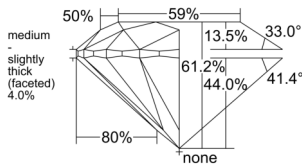

GIA®

FACSIMILE

GIA REPORT 6541736164

Verify this report at GIA.edu

GIA NATURAL DIAMOND DOSSIER®

March 03, 2026
GIA Report Number 6541736164
Shape and Cutting Style ..... Round Brilliant
Measurements ..... 3.92 - 3.95 x 2.41 mm

GRADING RESULTS

Carat Weight ..... 0.23 carat
Color Grade ..... G
Clarity Grade VS1
Cut Grade ..... Excellent

ADDITIONAL GRADING INFORMATION

Polish ..... Excellent
Symmetry ..... Excellent
Fluorescence ..... Faint
Clarity Characteristics ..... Feather, Pinpoint
Inscription(s): GIA 6541736164

PROPORTIONS

Profile to actual proportions

GRADING SCALES

GIA COLOR SCALE	GIA CLARITY SCALE	GIA CUT SCALE	
D	FLAWLESS	EXCELLENT	
E	INTERNALLY FLAWLESS		
F		VVS₁	VERY GOOD
G	VVS₂		
H	VS₁	GOOD	
I	VS₂		
J	SI₁	FAIR	
K	SI₂		
L	I₁	POOR	
M			
N			
O	I₂		
P			
Q			
R	I₃		
S			
T			
U			
V			
W			
X			
Y			
Z