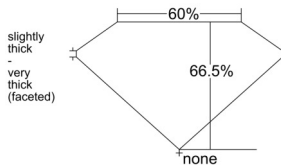

GIA®

FACSIMILE

GIA REPORT 6541739044

Verify this report at GIA.edu

GIA NATURAL DIAMOND DOSSIER®

March 04, 2026
GIA Report Number 6541739044
Shape and Cutting Style ..... Oval Brilliant
Measurements ..... 6.94 x 4.76 x 3.17 mm

GRADING RESULTS

Carat Weight ..... 0.70 carat
Color Grade I
Clarity Grade VS1

ADDITIONAL GRADING INFORMATION

Polish ..... Excellent
Symmetry ..... Very Good
Fluorescence ..... Medium Blue
Clarity Characteristics ..... Feather
Inscription(s): GIA 6541739044

PROPORTIONS

Profile not to actual proportions

GRADING SCALES

GIA COLOR SCALE		GIA CLARITY SCALE			
COLORLESS	D	VERY VERY SLIGHTLY INCLUDED	FLAWLESS		
	E		INTERNALLY FLAWLESS		
	F	VERY SLIGHTLY INCLUDED	VS₁		
	G		VS₂		
	H		VS₁		
	NEAR COLORLESS	I	SLIGHTLY INCLUDED	SI₁	
		J		SI₂	
		FAINT	K	INCLUDED	I₁
			L		I₂
			M		I₃
VERT LIGHT	N		LIGHT		
	O				
	P				
	Q				
	R