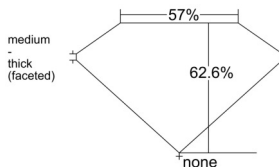

GIA®

FACSIMILE

GIA REPORT 6541744835

Verify this report at GIA.edu

GIA NATURAL DIAMOND DOSSIER®

March 05, 2026
GIA Report Number **6541744835**
Shape and Cutting Style ..... **Oval Brilliant**
Measurements ..... **8.05 x 4.57 x 2.86 mm**

GRADING RESULTS

Carat Weight ..... **0.70 carat**
Color Grade ..... **G**
Clarity Grade **VVS2**

ADDITIONAL GRADING INFORMATION

Polish ..... **Excellent**
Symmetry ..... **Very Good**
Fluorescence ..... **None**
Clarity Characteristics ..... **Feather**
Inscription(s): GIA 6541744835, **MOVÁL®**

PROPORTIONS

Profile not to actual proportions

GRADING SCALES

GIA COLOR SCALE		GIA CLARITY SCALE			
COLORLESS	D	VERY VERY SLIGHTLY INCLUDED	FLAWLESS		
	E		INTERNALLY FLAWLESS		
	F		VVS₁		
	NEAR COLORLESS	G	VERY SLIGHTLY INCLUDED	VVS₂	
		H		VS₁	
		FANT	I	SLIGHTLY INCLUDED	VS₂
			J		SI₁
	LIGHT	K	INCLUDED	SI₂	
		L		I₁	
		M		I₂	
N		NOT GRADED	I₃		
O					
P					
Q					
R					
S					
T					
U					
V					
W					
X					
Y					
Z