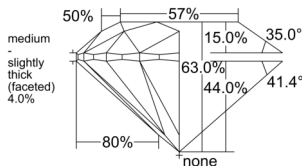

GIA®

FACSIMILE

GIA REPORT 6541755330

Verify this report at GIA.edu

GIA NATURAL DIAMOND DOSSIER®

March 05, 2026
GIA Report Number 6541755330
Shape and Cutting Style ..... Round Brilliant
Measurements ..... 5.22 - 5.25 x 3.30 mm

GRADING RESULTS

Carat Weight ..... 0.56 carat
Color Grade ..... H
Clarity Grade VS2
Cut Grade ..... Excellent

ADDITIONAL GRADING INFORMATION

Polish ..... Excellent
Symmetry ..... Excellent
Fluorescence ..... Faint
Clarity Characteristics ..... Cloud, Crystal
Inscription(s): GIA 6541755330

PROPORTIONS

GRADING SCALES

GIA COLOR SCALE

COLORLESS	D
	E
	F
	G
	H
	I
	J
NEAR COLORLESS	K
	L
	M
Faint	N
	O
	P
	Q
	R
	S
	T
	U
	V
	W
	X
	Y
Light	Z

GIA CLARITY SCALE

FLAWLESS	INTERNAL FLAWLESS	
		FLAWLESS
VERY VERY SLIGHTLY INCLUDED	VVS₁	
	VVS₂	
VERY SLIGHTLY INCLUDED	VS₁	
	VS₂	
SLIGHTLY INCLUDED	SI₁	
	SI₂	
INCLUDED	I₁	
	I₂	
	I₃	

GIA CUT SCALE

EXCELLENT
VERY GOOD
GOOD
FAIR
POOR