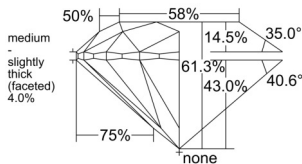

GIA®

FACSIMILE

GIA REPORT 6541756878

Verify this report at GIA.edu

GIA NATURAL DIAMOND DOSSIER®

March 06, 2026
GIA Report Number **6541756878**
Shape and Cutting Style ..... **Round Brilliant**
Measurements ..... **5.08 - 5.11 x 3.12 mm**

GRADING RESULTS

Carat Weight ..... **0.50 carat**
Color Grade ..... **D**
Clarity Grade **VVS1**
Cut Grade ..... **Excellent**

ADDITIONAL GRADING INFORMATION

Polish ..... **Excellent**
Symmetry ..... **Excellent**
Fluorescence ..... **None**
Clarity Characteristics ..... **Pinpoint**
Inscription(s): **GIA 6541756878**

PROPORTIONS

Profile to actual proportions

GRADING SCALES

GIA COLOR SCALE

COLORESS	D
	E
	F
	G
	H
	I
	J
NEAR COLORESS	K
	L
FANIT	M
	N
	O
	P
VERY LIGHT	Q
	R
	S
	T
	U
	V
	W
	X
	Y
LIGHT	Z

GIA CLARITY SCALE

FLAWLESS	INTERNAL FLAWLESS	
		EXCELLENT
VERY VERY SLIGHTLY INCLUDED	VVS₁	
	VVS₂	
VERY SLIGHTLY INCLUDED	VS₁	
	VS₂	
SLIGHTLY INCLUDED	SI₁	
	SI₂	
INCLUDED	I₁	
	I₂	
	I₃	
POOR		

GIA CUT SCALE

EXCELLENT
VERY GOOD
GOOD
FAIR
POOR