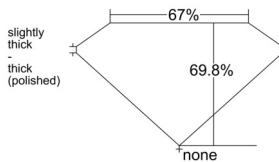

GIA®

FACSIMILE

GIA REPORT 6541761641

Verify this report at GIA.edu

GIA NATURAL DIAMOND DOSSIER®

March 06, 2026
GIA Report Number 6541761641
Shape and Cutting Style ..... **Cut-Cornered Rectangular Modified Brilliant**
Measurements ..... 5.19 x 3.88 x 2.71 mm

GRADING RESULTS

Carat Weight ..... 0.50 carat
Color Grade ..... E
Clarity Grade VS2

ADDITIONAL GRADING INFORMATION

Polish ..... Excellent
Symmetry ..... Very Good
Fluorescence ..... None
Clarity Characteristics ..... Crystal
Inscription(s): GIA 6541761641

PROPORTIONS

Profile not to actual proportions

GRADING SCALES

GIA COLOR SCALE		GIA CLARITY SCALE		
COLORLESS	D	VERY VERY SLIGHTLY INCLUDED	FLAWLESS	
	E		INTERNALLY FLAWLESS	
	F	VERY SLIGHTLY INCLUDED	VS₁	
	G		VS₂	
	NEAR COLORLESS	H	INCLUDED	SI₁
		I		SI₂
	FAINT	J	SLIGHTLY INCLUDED	I₁
		K		I₂
		L	INCLUDED	I₃
		M		
N				
VERT LIGHT		O		
		P		
		Q		
	R			
	S			
	T			
LIGHT	U			
	V			
	W			
	X			
	Y			
	Z