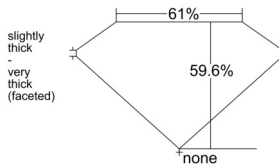

GIA®

FACSIMILE

GIA REPORT 6541763772

Verify this report at GIA.edu

GIA NATURAL DIAMOND DOSSIER®

March 06, 2026
GIA Report Number **6541763772**
Shape and Cutting Style ..... **Heart Brilliant**
Measurements ..... **4.52 x 5.36 x 3.19 mm**

GRADING RESULTS

Carat Weight ..... **0.45 carat**
Color Grade ..... **E**
Clarity Grade **VS2**

ADDITIONAL GRADING INFORMATION

Polish ..... **Very Good**
Symmetry ..... **Very Good**
Fluorescence ..... **None**
Clarity Characteristics..... **Feather, Crystal**
Inscription(s): **GIA 6541763772**

PROPORTIONS

Profile not to actual proportions

GRADING SCALES

GIA COLOR SCALE		GIA CLARITY SCALE			
COLORLESS	D	VERY VERY SLIGHTLY INCLUDED	FLAWLESS		
	E		INTERNALLY FLAWLESS		
	F	VERY SLIGHTLY INCLUDED	VVS₁		
	G		VVS₂		
	H		VS₁		
	NEAR COLORLESS	I	SLIGHTLY INCLUDED	VS₂	
		J		SI₁	
		FAINT	K	INCLUDED	SI₂
			L		I₁
			M		I₂
VERT LIGHT	N	LIGHT	I₃		
	O				
	P				
	Q				
	R