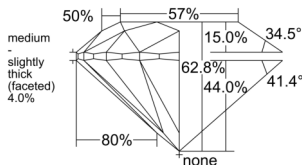

GIA®

FACSIMILE

GIA REPORT 6541774551

Verify this report at GIA.edu

GIA NATURAL DIAMOND DOSSIER®

March 10, 2026
GIA Report Number 6541774551
Shape and Cutting Style ..... Round Brilliant
Measurements ..... 3.65 - 3.68 x 2.30 mm

GRADING RESULTS

Carat Weight ..... 0.19 carat
Color Grade ..... H
Clarity Grade VVS2
Cut Grade ..... Excellent

ADDITIONAL GRADING INFORMATION

Polish ..... Excellent
Symmetry ..... Excellent
Fluorescence ..... None
Clarity Characteristics ..... Pinpoint
Inscription(s): GIA 6541774551

PROPORTIONS

Profile to actual proportions

GRADING SCALES

GIA COLOR SCALE

COLORLESS	D
	E
	F
	G
	H
	I
NEAR COLORLESS	J
	K
	L
FAIN	M
	N
	O
	P
	Q
VERY LIGHT	R
	S
	T
	U
	V
	W
	X
	Y
LIGHT	Z

GIA CLARITY SCALE

	FLAWLESS
	INTERNALLY FLAWLESS
VERY VERY SLIGHTLY INCLUDED	VVS₁
	VVS₂
VERY SLIGHTLY INCLUDED	VS₁
	VS₂
SLIGHTLY INCLUDED	SI₁
	SI₂
	I₁
	I₂
INCLUDED	I₃

GIA CUT SCALE

	EXCELLENT
	VERY GOOD
	GOOD
	FAIR
	POOR