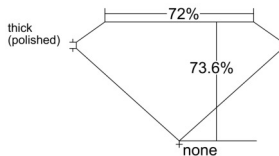

GIA®

FACSIMILE

GIA REPORT 6541837740

Verify this report at GIA.edu

GIA NATURAL DIAMOND DOSSIER®

March 18, 2026
GIA Report Number 6541837740
Shape and Cutting Style ..... Square Modified Brilliant
Measurements ..... 4.82 x 4.76 x 3.51 mm

GRADING RESULTS

Carat Weight ..... 0.70 carat
Color Grade ..... J
Clarity Grade VS2

ADDITIONAL GRADING INFORMATION

Polish ..... Excellent
Symmetry ..... Excellent
Fluorescence ..... None
Clarity Characteristics ..... Cloud, Feather
Inscription(s): GIA 6541837740

PROPORTIONS

Profile not to actual proportions

GRADING SCALES

GIA COLOR SCALE		GIA CLARITY SCALE			
COLORLESS	D	VERY VERY SLIGHTLY INCLUDED	FLAWLESS		
	E		INTERNALLY FLAWLESS		
	F	VERY SLIGHTLY INCLUDED	VVS₁		
	G		VVS₂		
	H		VS₁		
	NEAR COLORLESS	I	SLIGHTLY INCLUDED	VS₂	
		J		SI₁	
		FAINT	K	INCLUDED	SI₂
			L		I₁
			M		I₂
VERT LIGHT	N	LIGHT	I₃		
	O				
	P				
	Q				
	R				
	S