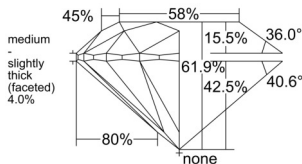

GIA®

FACSIMILE

GIA REPORT 6541840192

Verify this report at GIA.edu

GIA NATURAL DIAMOND DOSSIER®

March 20, 2026
GIA Report Number **6541840192**
Shape and Cutting Style ..... **Round Brilliant**
Measurements ..... **5.65 - 5.68 x 3.51 mm**

GRADING RESULTS

Carat Weight ..... **0.70 carat**
Color Grade ..... **H**
Clarity Grade **VS1**
Cut Grade ..... **Excellent**

ADDITIONAL GRADING INFORMATION

Polish ..... **Excellent**
Symmetry ..... **Excellent**
Fluorescence ..... **None**
Clarity Characteristics ..... **Feather**
Inscription(s): **GIA 6541840192**

PROPORTIONS

Profile to actual proportions

GRADING SCALES

GIA COLOR SCALE

COLORLESS	D
	E
	F
	G
	H
NEAR COLORLESS	I
	J
	K
	L
FAIN	M
	N
	O
	P
VERY LIGHT	Q
	R
	S
	T
	U
	V
	W
	X
	Y
LIGHT	Z

GIA CLARITY SCALE

	FLAWLESS
	INTERNALLY FLAWLESS
VERY VERY SLIGHTLY INCLUDED	VVS₁
	VVS₂
VERY SLIGHTLY INCLUDED	VS₁
	VS₂
SLIGHTLY INCLUDED	SI₁
	SI₂
INCLUDED	I₁
	I₂
	I₃

GIA CUT SCALE

	EXCELLENT
	VERY GOOD
	GOOD
	FAIR
	POOR