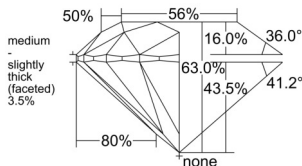

GIA®

FACSIMILE

GIA REPORT 6541842944

Verify this report at GIA.edu

GIA NATURAL DIAMOND DOSSIER®

April 22, 2026
GIA Report Number **6541842944**
Shape and Cutting Style ..... **Round Brilliant**
Measurements ..... **5.72 - 5.74 x 3.61 mm**

GRADING RESULTS

Carat Weight ..... **0.72 carat**
Color Grade ..... **E**
Clarity Grade **VS1**
Cut Grade ..... **Excellent**

ADDITIONAL GRADING INFORMATION

Polish ..... **Excellent**
Symmetry ..... **Excellent**
Fluorescence ..... **None**
Clarity Characteristics..... **Crystal, Feather**
Inscription(s): **GIA 6541842944**

PROPORTIONS

GRADING SCALES

GIA COLOR SCALE

COLORLESS	D
	E
	F
	G
	H
	I
	J
NEAR COLORLESS	K
	L
	M
Faint	N
	O
	P
	Q
	R
	S
	T
	U
	V
	W
	X
	Y
Light	Z

GIA CLARITY SCALE

FLAWLESS	INTERNAL FLAWLESS	
		FLAWLESS
VERY VERY SLIGHTLY INCLUDED	VVS₁	
	VVS₂	
VERY SLIGHTLY INCLUDED	VS₁	
	VS₂	
SLIGHTLY INCLUDED	SI₁	
	SI₂	
INCLUDED	I₁	
	I₂	
	I₃	

GIA CUT SCALE

EXCELLENT
VERY GOOD
GOOD
FAIR
POOR