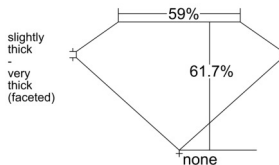

GIA®

FACSIMILE

GIA REPORT 6541855498

Verify this report at GIA.edu

GIA NATURAL DIAMOND DOSSIER®

March 20, 2026
GIA Report Number **6541855498**
Shape and Cutting Style ..... **Marquise Brilliant**
Measurements ..... **7.95 x 4.17 x 2.57 mm**

GRADING RESULTS

Carat Weight ..... **0.50 carat**
Color Grade ..... **E**
Clarity Grade **S11**

ADDITIONAL GRADING INFORMATION

Polish ..... **Excellent**
Symmetry ..... **Very Good**
Fluorescence ..... **None**
Clarity Characteristics ..... **Crystal, Cloud**
Inscription(s): **GIA 6541855498**

PROPORTIONS

Profile not to actual proportions

GRADING SCALES

GIA COLOR SCALE		GIA CLARITY SCALE			
COLORLESS	D	VERY VERY SLIGHTLY INCLUDED	FLAWLESS		
	E		INTERNALLY FLAWLESS		
	F		VVS₁		
	G		VVS₂		
	NEAR COLORLESS	H	VERY SLIGHTLY INCLUDED	VS₁	
		I		VS₂	
		FAINT	J	SLIGHTLY INCLUDED	S1₁
			K		S1₂
	L		INCLUDED		I₁
	M				I₂
N	I₃				
VERT LIGHT	O				
	P				
	Q				
	R				
	S				
	T				
	LIGHT	U			
V					
W					
X					
Y					
Z