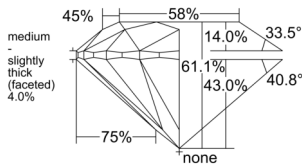

GIA®

FACSIMILE

GIA REPORT 6541855773

Verify this report at GIA.edu

GIA NATURAL DIAMOND DOSSIER®

March 23, 2026
GIA Report Number 6541855773
Shape and Cutting Style ..... Round Brilliant
Measurements ..... 4.02 - 4.04 x 2.46 mm

GRADING RESULTS

Carat Weight ..... 0.24 carat
Color Grade ..... G
Clarity Grade VS1
Cut Grade ..... Excellent

ADDITIONAL GRADING INFORMATION

Polish ..... Excellent
Symmetry ..... Excellent
Fluorescence ..... None
Clarity Characteristics..... Crystal, Pinpoint, Cloud
Inspection(s): GIA 6541855773

PROPORTIONS

Profile to actual proportions

GRADING SCALES

GIA COLOR SCALE

COLOURESS	D
	E
	F
	G
	H
	I
	J
NEAR COLOURESS	K
	L
FANIT	M
	N
	O
	P
VERY LIGHT	Q
	R
	S
	T
	U
	V
	W
	X
	Y
LIGHT	Z

GIA CLARITY SCALE

VERY VERY SLIGHTLY INCLUDED	FLAWLESS
	INTERNALLY FLAWLESS
VERY SLIGHTLY INCLUDED	VVS₁
	VVS₂
SLIGHTLY INCLUDED	VS₁
	VS₂
INCLUDED	SI₁
	SI₂
	I₁
	I₂
	I₃

GIA CUT SCALE

EXCELLENT
VERY GOOD
GOOD
FAIR
POOR