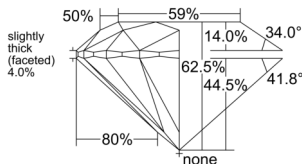

GIA®

FACSIMILE

GIA NATURAL DIAMOND DOSSIER®

March 23, 2026
GIA Report Number 6541858751
Shape and Cutting Style ..... Round Brilliant
Measurements ..... 4.67 - 4.71 x 2.93 mm

GRADING RESULTS

Carat Weight ..... 0.40 carat
Color Grade ..... J
Clarity Grade VS1
Cut Grade ..... Excellent

ADDITIONAL GRADING INFORMATION

Polish ..... Excellent
Symmetry ..... Excellent
Fluorescence ..... None
Clarity Characteristics ..... Cloud, Needle, Pinpoint
Inscription(s): GIA 6541858751

GIA REPORT 6541858751

Verify this report at GIA.edu

PROPORTIONS

Profile to actual proportions